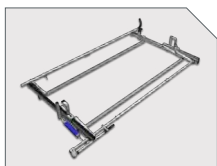

**KNAPLINER
REAR BUMPER**

**PULL OUT
TRAY**

**POWER
LIFTGATE**

*Not available on
SRW models*

**CLASS V
RECEIVER
HITCH**

**MECHANICS
VISE
BRACKET**

SPITZLIFT

**LED
COMPARTMENT
LIGHTING**

**3 BOW
LADDER
RACK**

**DROP-DOWN
LADDER
RACK**

Prime Design

**SIDE ACCESS
DOOR**

**SIDE MOUNT
LADDER
RACK**