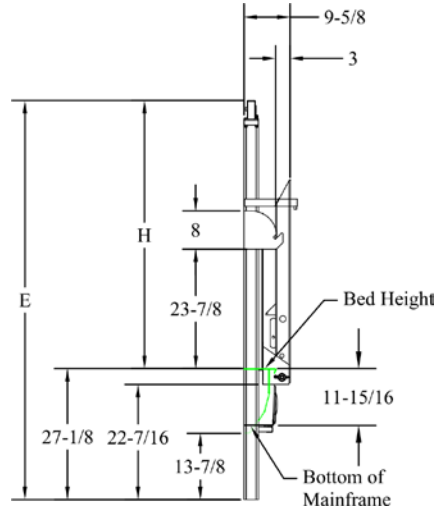

DETAILED DIMENSIONS

For Steel Frame / Steel Platform Railgates.