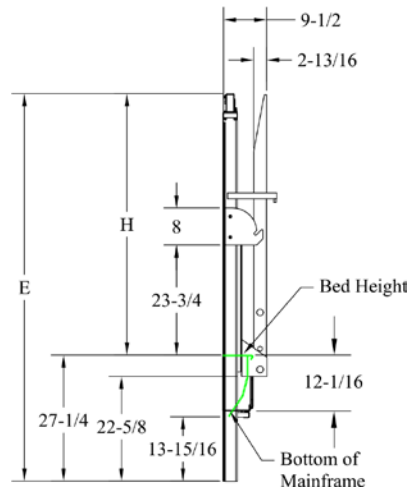

For Aluminum Frame / Aluminum Platform Railgates.