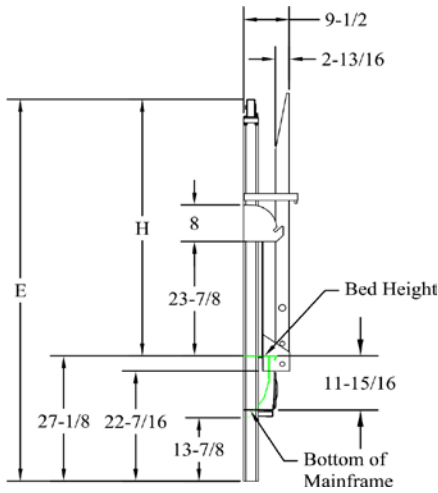

For Steel Frame / Aluminum Platform Railgates.