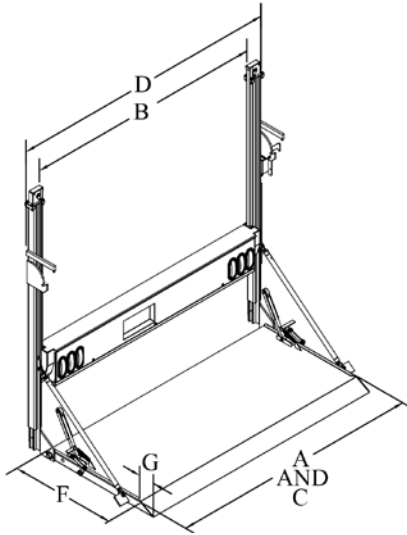

DETAILED DIMENSIONS

For Steel Frame / Steel Platform Railgates.